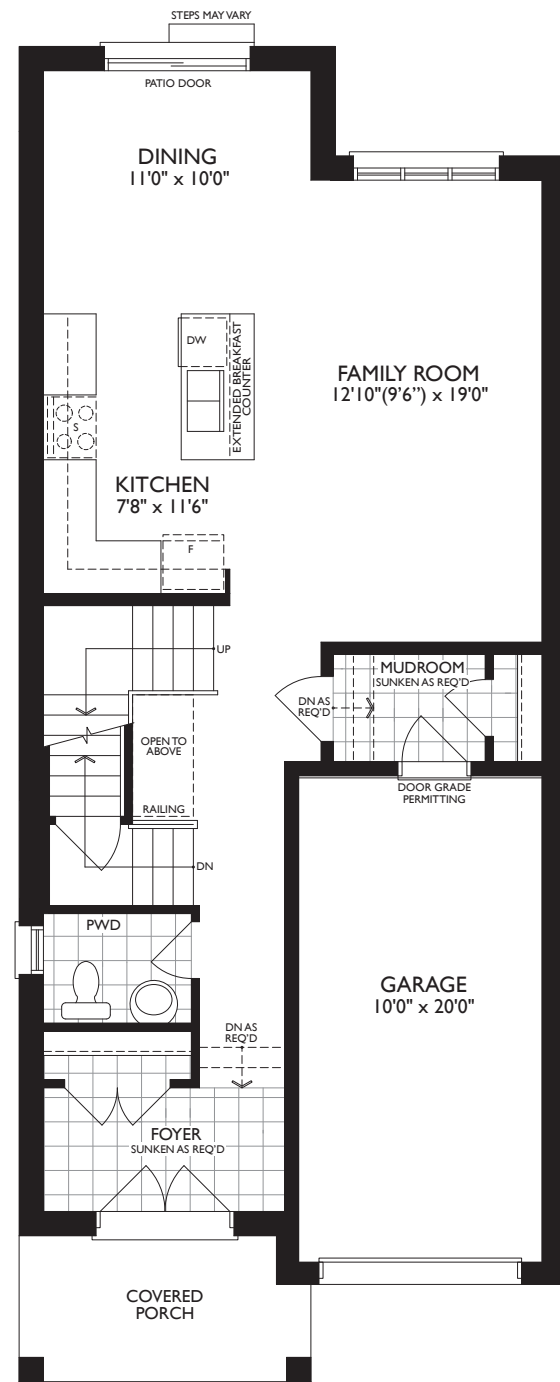

HEARTWOOD

BY CACHET

THE SHAMROCK

30'

COLLECTION

ELEV. A, B & C | 1801 SQ FT

Artist's Concept

ELEVATION B

Artist's Concept

ELEVATION A

Artist's Concept

ELEVATION C

LOWER LEVEL - ELEV. A, B & C

MAIN LEVEL - ELEV. A

UPPER LEVEL - ELEV. A

UPPER LEVEL - ELEV. B

PART. MAIN LEVEL - ELEV. B

PART. MAIN LEVEL - ELEV. C

PART. UPPER LEVEL - ELEV. C
SIMILAR TO ELEV. B