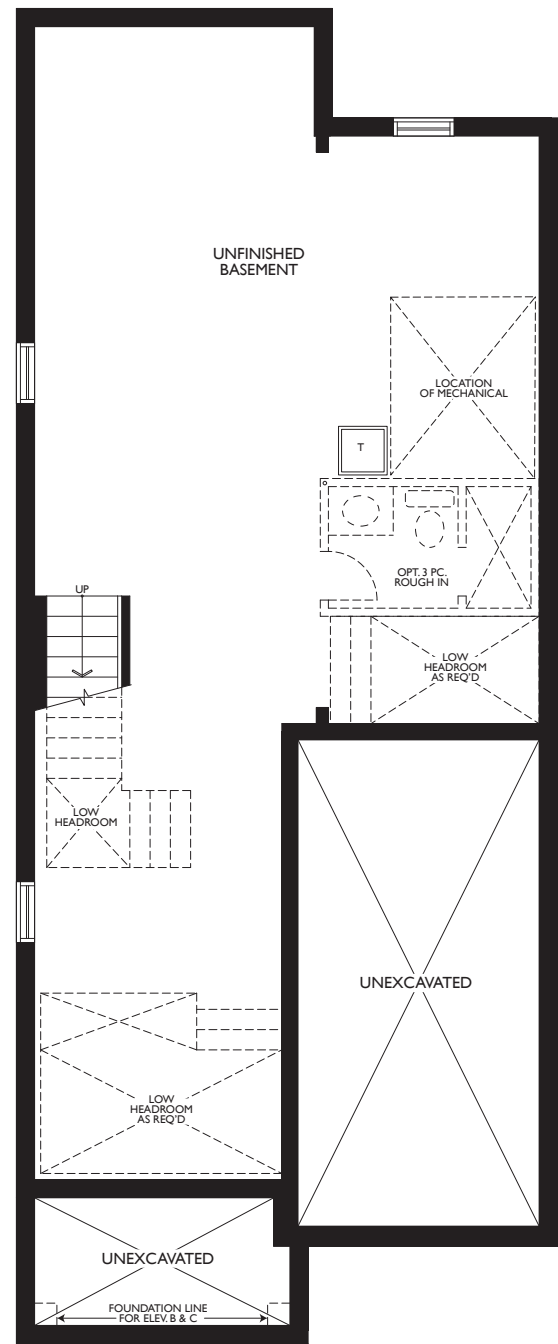

HEARTWOOD

BY CACHET

THE SHAMROCK

30'

COLLECTION

ELEV. A, B & C | 1801 SQ FT

Artist's Concept

ELEVATION B

Artist's Concept

ELEVATION A

Artist's Concept

ELEVATION C

LOWER LEVEL - ELEV. A, B & C

MAIN LEVEL - ELEV. A

UPPER LEVEL - ELEV. A

UPPER LEVEL - ELEV. B