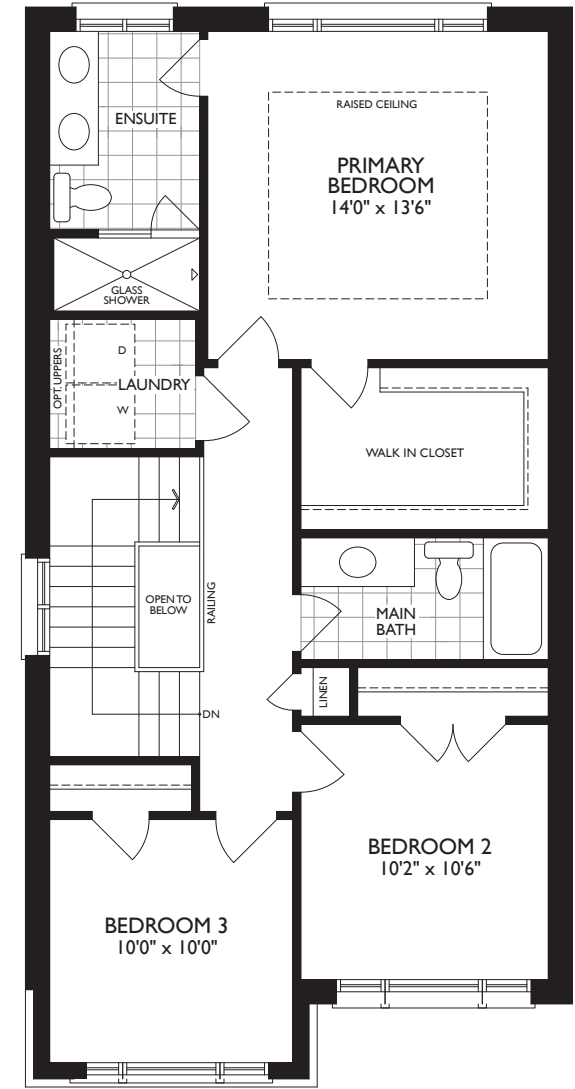

HEARTWOOD

BY CACHET

THE SHAMROCK

30'

COLLECTION

ELEV. A, B & C | 1801 SQ FT

Artist's Concept

ELEVATION B

Artist's Concept

ELEVATION A

Artist's Concept

ELEVATION C

LOWER LEVEL - ELEV. A, B & C

MAIN LEVEL - ELEV. A

UPPER LEVEL - ELEV. A

UPPER LEVEL - ELEV. B

PART. MAIN LEVEL - ELEV. B

PART. MAIN LEVEL - ELEV. C

PART. UPPER LEVEL - ELEV. C
SIMILAR TO ELEV. B