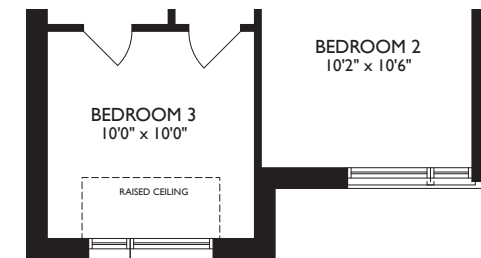

PART. UPPER LEVEL - ELEV. C
SIMILAR TO ELEV. B