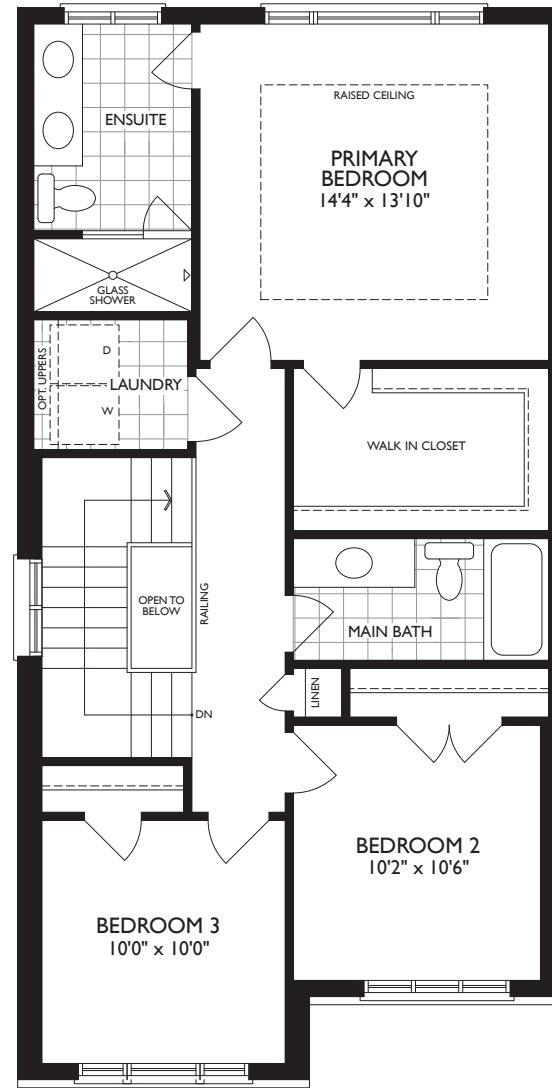

HEARTWOOD

BY CACHET

THE SHAMROCK

30'

COLLECTION

ELEV. A, B & C | 1801 SQ FT

Artist's Concept

ELEVATION B

Artist's Concept

ELEVATION A

Artist's Concept

ELEVATION C

LOWER LEVEL - ELEV. A, B & C

MAIN LEVEL - ELEV. A

UPPER LEVEL - ELEV. A

UPPER LEVEL - ELEV. B

PART. MAIN LEVEL - ELEV. B

PART. MAIN LEVEL - ELEV. C

PART. UPPER LEVEL - ELEV. C
SIMILAR TO ELEV. B