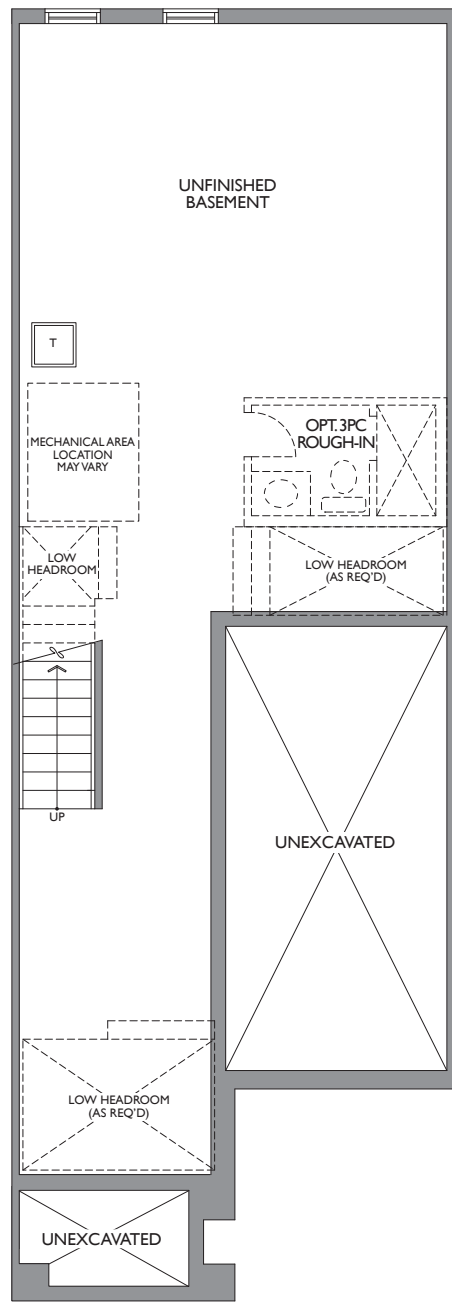

20'
COLLECTION

THE WILLOW

ELEV. A - 1,785 SQ. FT.

ELEV. B - 1,785 SQ. FT.

 **CACHET**
BINBROOK
INSPIRED BY NATURE

ELEVATION B

CACHET

ELEVATION A

CACHET

LOWER LEVEL
ELEV. A & B

MAIN LEVEL
ELEV. A & B

UPPER LEVEL
ELEV. A

PARTIAL UPPER LEVEL
ELEV. B

20' COLLECTION	3
	2.5

THE WILLOW

ELEV. A - 1,785 SQ. FT. ELEV. B - 1,785 SQ. FT.

Dimensions, specifications, layouts, window sizes, and materials are approximate only, may vary, and are subject to change as provided in the Agreement of Purchase & Sale. All representative square footages include applicable finished lower level and open to below and above areas. Square footage varies according to architectural style. Plans may be reversed. Illustrations are artist's concept. E.&O.E. June 2023. 2003.