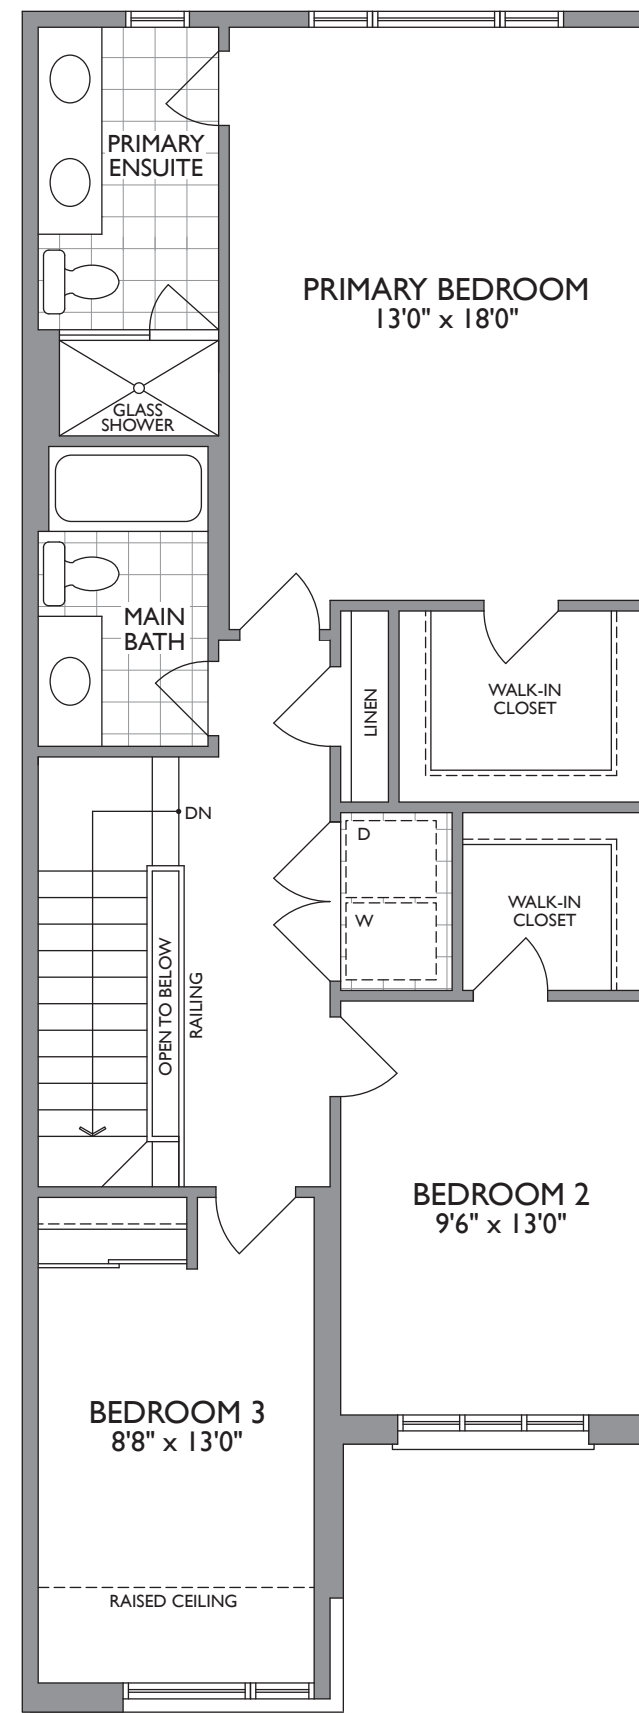

20'
COLLECTION

THE WILLOW

ELEV. A - 1,785 SQ. FT.

ELEV. B - 1,785 SQ. FT.

 **CACHET**
BINBROOK
INSPIRED BY NATURE

ELEVATION B

CACHET

ELEVATION A

CACHET

LOWER LEVEL
ELEV. A & B

MAIN LEVEL
ELEV. A & B

UPPER LEVEL
ELEV. A

PARTIAL UPPER LEVEL
ELEV. B

20' COLLECTION	3
	2.5

THE WILLOW

ELEV. A - 1,785 SQ. FT. ELEV. B - 1,785 SQ. FT.

Dimensions, specifications, layouts, window sizes, and materials are approximate only, may vary, and are subject to change as provided in the Agreement of Purchase & Sale. All representative square footages include applicable finished lower level and open to below and above areas. Square footage varies according to architectural style. Plans may be reversed. Illustrations are artist's concept. E.&O.E. June 2023. 2003.