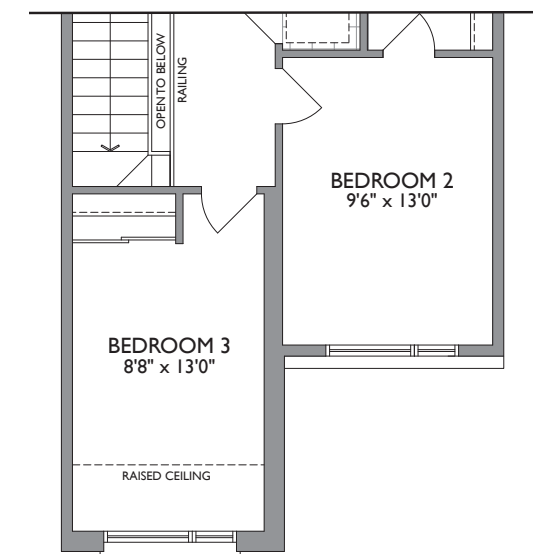

20'
COLLECTION

THE WILLOW

ELEV. A - 1,785 SQ. FT.

ELEV. B - 1,785 SQ. FT.

 **CACHET**
BINBROOK
INSPIRED BY NATURE

ELEVATION B

CACHET

ELEVATION A

CACHET

LOWER LEVEL
ELEV. A & B

MAIN LEVEL
ELEV. A & B

UPPER LEVEL
ELEV. A

PARTIAL UPPER LEVEL
ELEV. B

20' COLLECTION	3
	2.5

THE WILLOW

ELEV. A - 1,785 SQ. FT. ELEV. B - 1,785 SQ. FT.

Dimensions, specifications, layouts, window sizes, and materials are approximate only, may vary, and are subject to change as provided in the Agreement of Purchase & Sale. All representative square footages include applicable finished lower level and open to below and above areas. Square footage varies according to architectural style. Plans may be reversed. Illustrations are artist's concept. E.&O.E. June 2023. 2003.