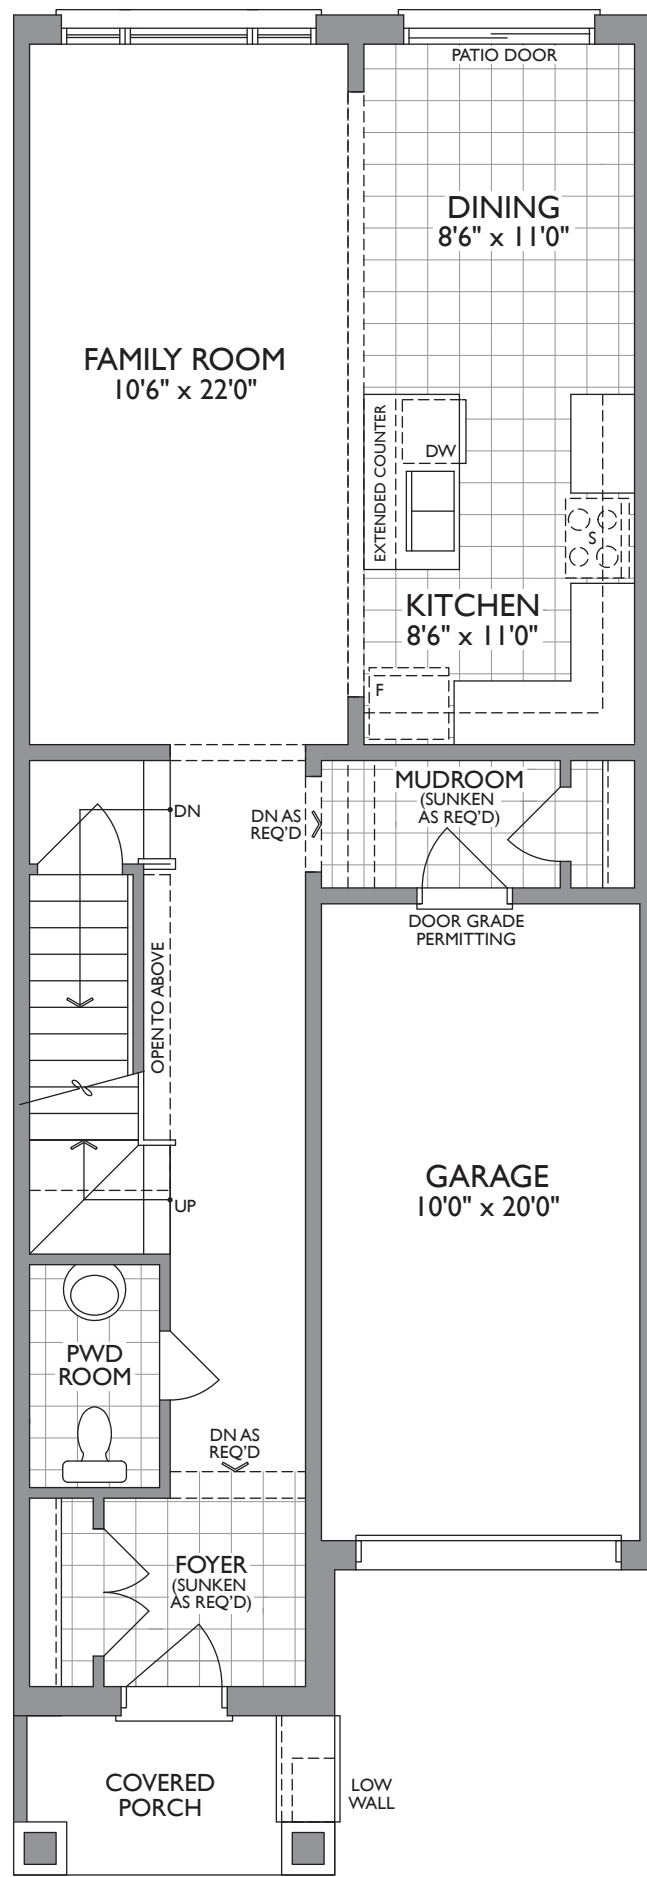

20'
COLLECTION

THE WILLOW

ELEV. A - 1,785 SQ. FT.

ELEV. B - 1,785 SQ. FT.

 **CACHET**
BINBROOK
INSPIRED BY NATURE

ELEVATION B

CACHET

ELEVATION A

CACHET

LOWER LEVEL
ELEV. A & B

MAIN LEVEL
ELEV. A & B

UPPER LEVEL
ELEV. A

PARTIAL UPPER LEVEL
ELEV. B

20' COLLECTION	3
	2.5

THE WILLOW

ELEV. A - 1,785 SQ. FT. ELEV. B - 1,785 SQ. FT.

Dimensions, specifications, layouts, window sizes, and materials are approximate only, may vary, and are subject to change as provided in the Agreement of Purchase & Sale. All representative square footages include applicable finished lower level and open to below and above areas. Square footage varies according to architectural style. Plans may be reversed. Illustrations are artist's concept. E.&O.E. June 2023. 2003.